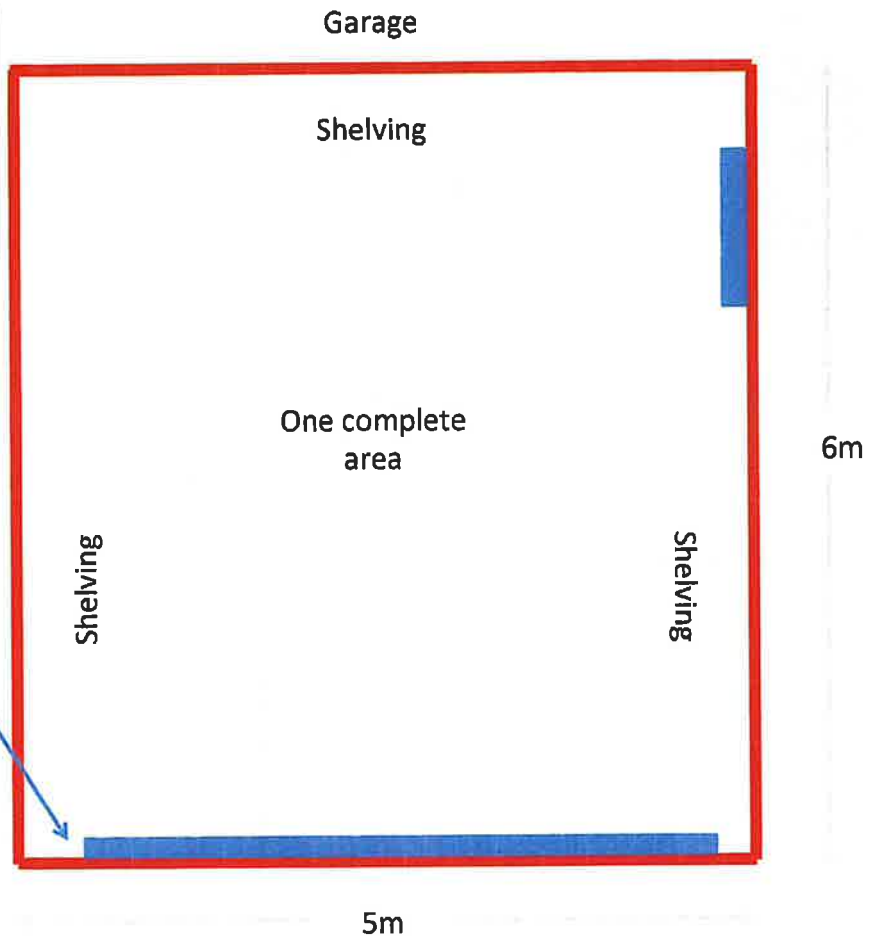

Appendix 2

Mrs Sally May
Smith
14 Garth
Avenue
North Duffield
YO8 5RP

Doors
(highlighted
in blue)

Mrs Sally May
Smith
14 Garth
Avenue
North Duffield
YO8 5RP